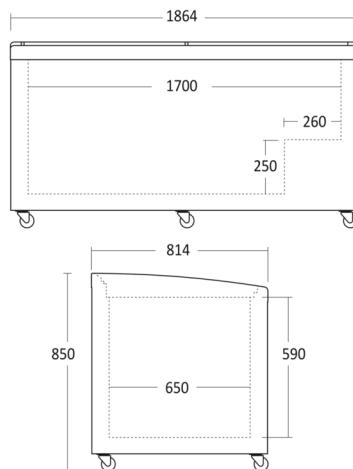

### Measurement Drawings

### Dimensions and weight

Product dimensions, HxWxD, mm	860 x 1895 x 830
Product depth w/handle, mm	814
Packaging dimensions, HxWxD, mm	895 x 1930 x 880
Total packaging volume m <sup>3</sup>	1,52
Gross volume, L	670
Net volume, L	501
Gross- / Net volume, L	670 / 501
Internal dimensions, HxWxD, mm	570 x 1700 x 655
Gross- / Net weight, kg	125 / 105

### Features

Number of baskets, pcs	6
Basket Size (HxWxD) (mm)	162x277x640
Max loading per shelf/basket, kg	20