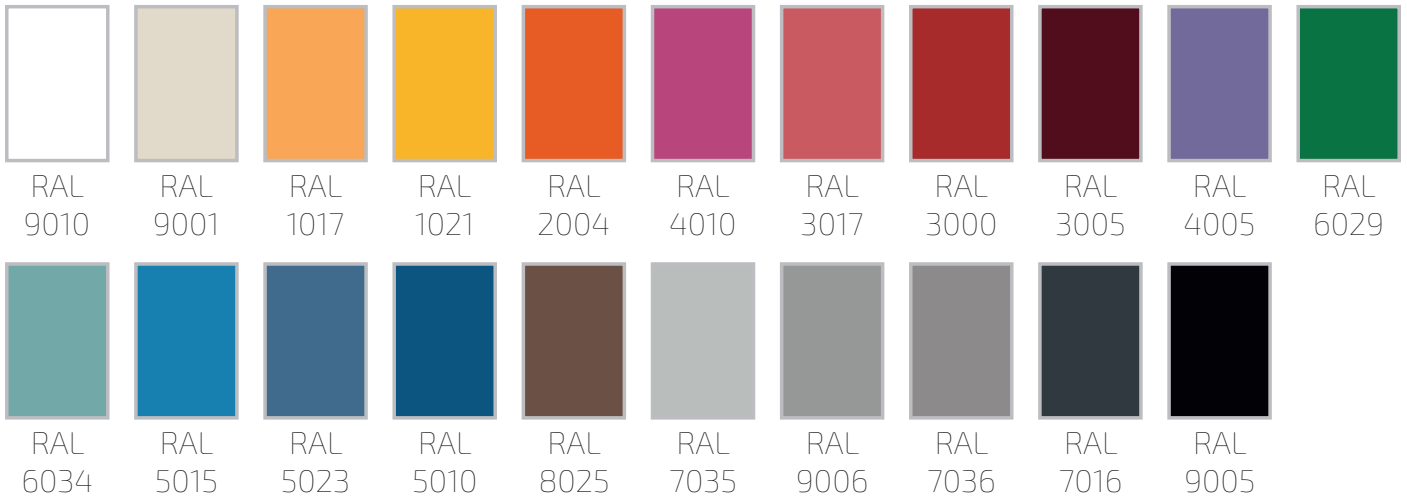

### Backpanel, shelves and coat rod

Made of galvanized steel, quality DX51D according to the norm EN-10346.

Shelf and coat rod at the ECOV-Series.

Coat rod at the ECOT-Series.

## COLOURS