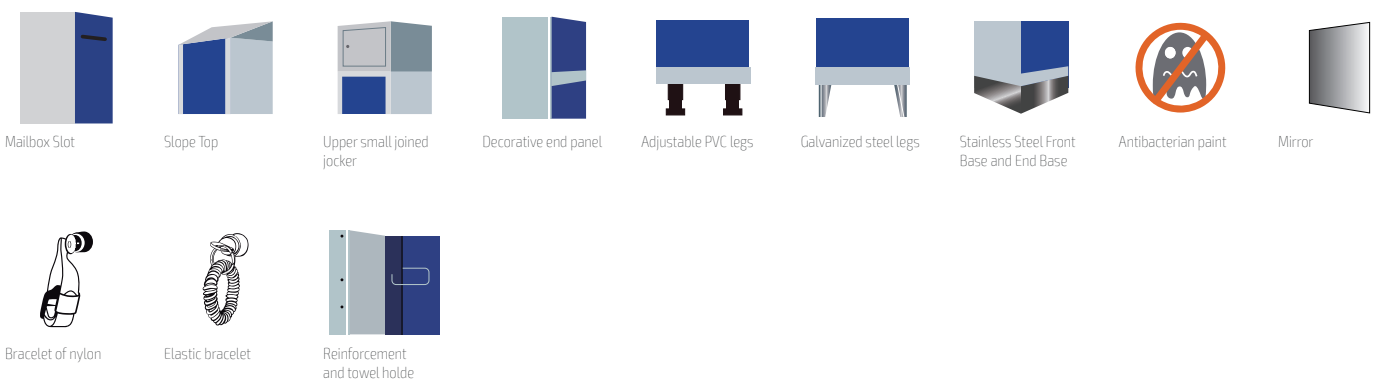

OPTIONS

For further information, please, do not hesitate to contact us by phone +34 976 50 54 88, or to have a look at our homepage: www.megablok.com