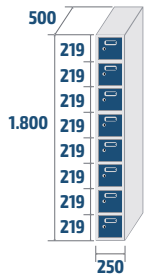

COMBINATIONS AND DIMENSIONS

ECOZ SERIES

ECOZ-25/1
COD: 82581
24,4kg · 0,22m³