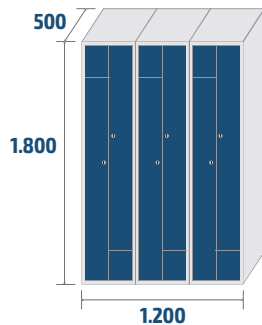

ECOL-40/3
COD: 35403
72,3kg · 1,08m³

For further information, please, do not hesitate to contact us by phone +34 976 50 54 88, or to have a look at our homepage: www.megablok.com