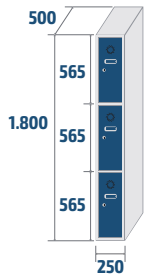

COMBINATIONS AND DIMENSIONS

ECOM SERIES

ECOM-25/1
COD: 82531
19,9kg · 0,22m³