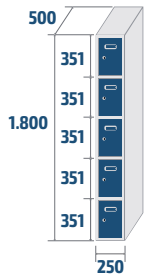

COMBINATIONS AND DIMENSIONS

ECOP SERIES

ECOP-25/1
COD: 82621
21,7kg · 0,22m³